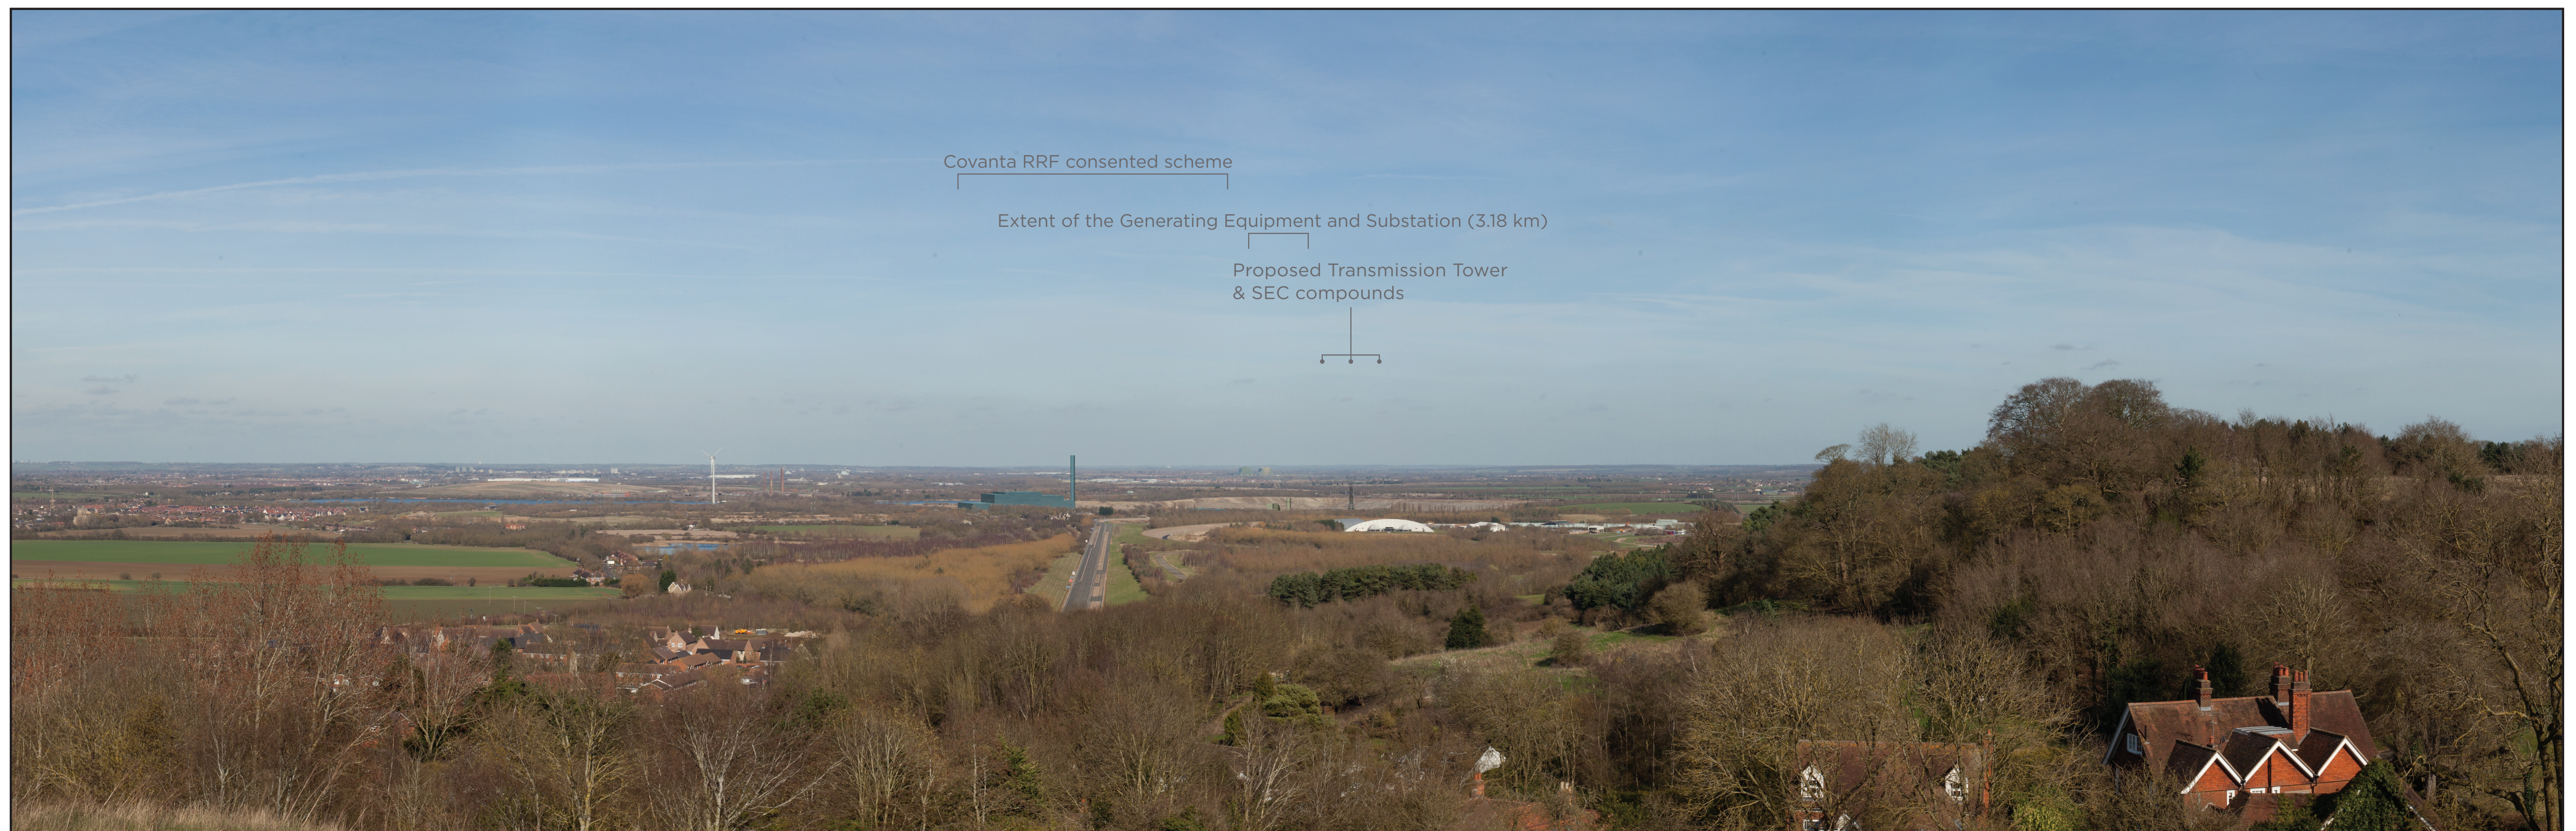

Existing baseline view from Picnic area Lidlington. (72 degrees horizontal field of view, 64cm viewing distance). View direction 49 degrees. (Cylindrical projection). Camera: Canon EOS 5D Mark II Focal Length: 50mm Camera Height: 1.5m Date: 13/03/17 Time: 14:05

Photomontage view from Picnic area Lidlington showing the Project. (72 degrees horizontal field of view, 64 cm viewing distance). View direction 49 degrees. (Cylindrical projection).

Photomontage view from Picnic area Lidlington showing the Project and consented Covanta RRF scheme. (72 degrees horizontal field of view, 64 cm viewing distance). View direction 49 degrees. (Cylindrical projection).