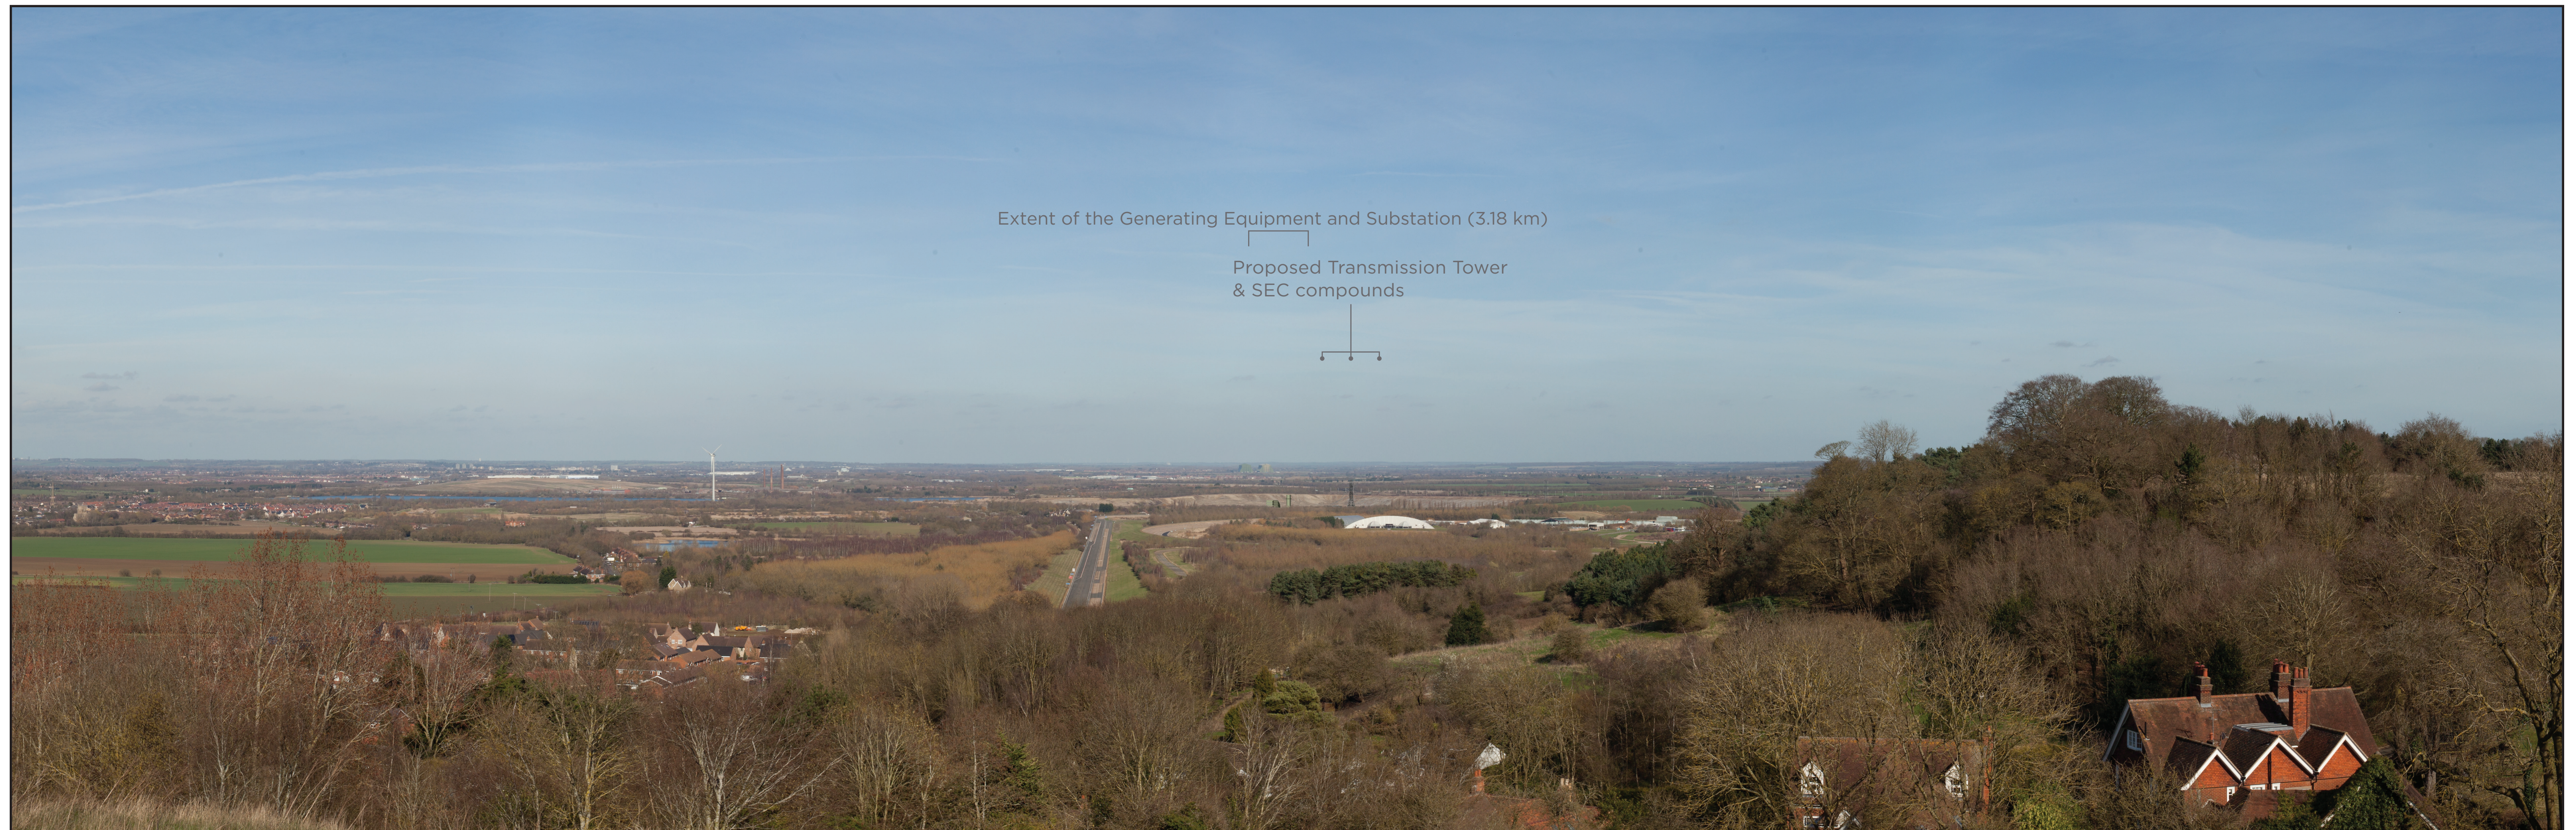

Existing baseline view from Picnic area Lidlington. (72 degrees horizontal field of view, 64cm viewing distance). View direction 49 degrees. (Cylindrical projection). Camera: Canon EOS 5D Mark II Focal Length: 50mm Camera Height: 1.5m Date: 13/03/17 Time: 14:05

Photomontage view from Picnic area Lidlington showing the Project. (72 degrees horizontal field of view, 64 cm viewing distance). View direction 49 degrees. (Cylindrical projection).

Photomontage view from Picnic area Lidlington showing the Project and consented Covanta RRF scheme. (72 degrees horizontal field of view, 64 cm viewing distance). View direction 49 degrees. (Cylindrical projection).